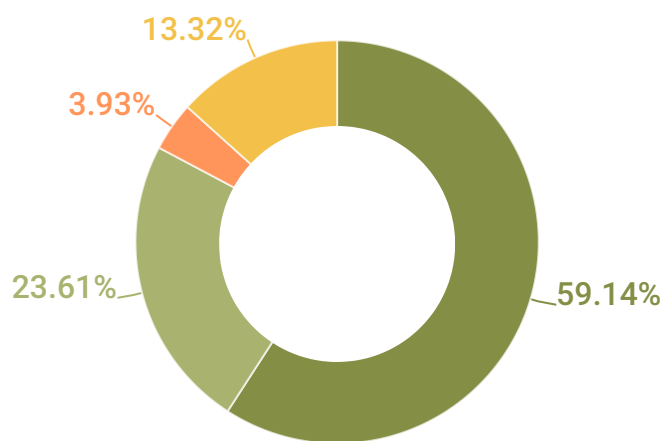

# WILLIAM & MARY ALUMNI DEMOGRAPHICS

Total Active Alumni: **113,394** • Honorary Alumni: **967** • Alumni Couples: **6,261**  
Alumni Married at William & Mary: **1,323**

## W&M ALUMNI BY DEGREE HOLDERS

- W&M Undergrad Degree Only
- W&M Grad Degree Only
- W&M Dual Grad-Undergrad Degrees
- W&M Non-Degreed Alumni

Nearly 22% of alumni hold a degree from another institution.