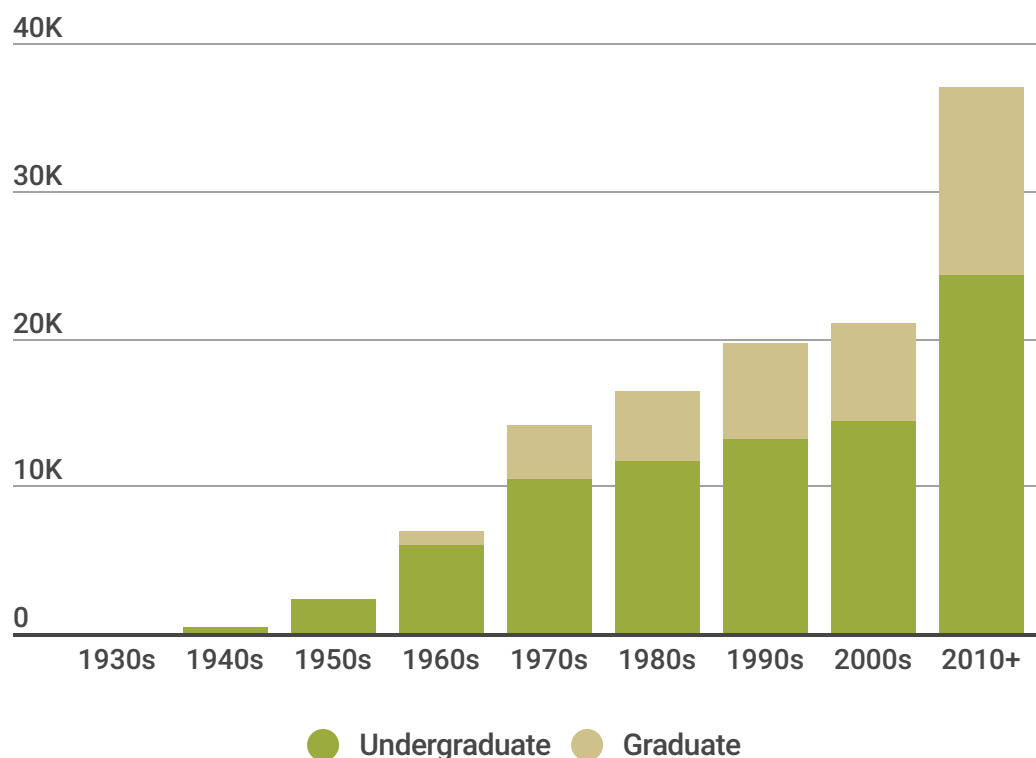

W&M ALUMNI BY CLASS DISTRIBUTION