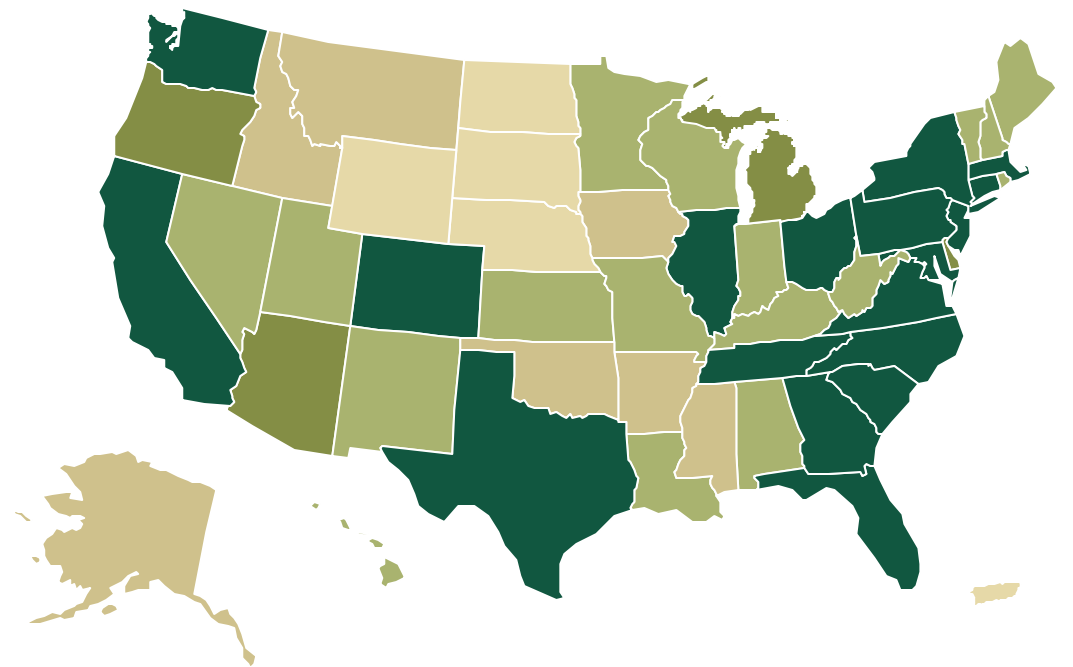

# WILLIAM & MARY ALUMNI DEMOGRAPHICS

Total Active Alumni: **113,394** • Honorary Alumni: **967** • Alumni Couples: **6,261**  
Alumni Married at William & Mary: **1,323**

## W&M ALUMNI BY DEGREE HOLDERS

- W&M Undergrad Degree Only
- W&M Grad Degree Only
- W&M Dual Grad-Undergrad Degrees
- W&M Non-Degreed Alumni

Nearly 22% of alumni hold a degree from another institution.

## W&M ALUMNI BY STATE

- 1-100
- 101-200
- 201-500
- 501-1000
- 1001+

## W&M ALUMNI BY GENDER

William & Mary has more than 3,550 alumni living internationally in 122 different countries.