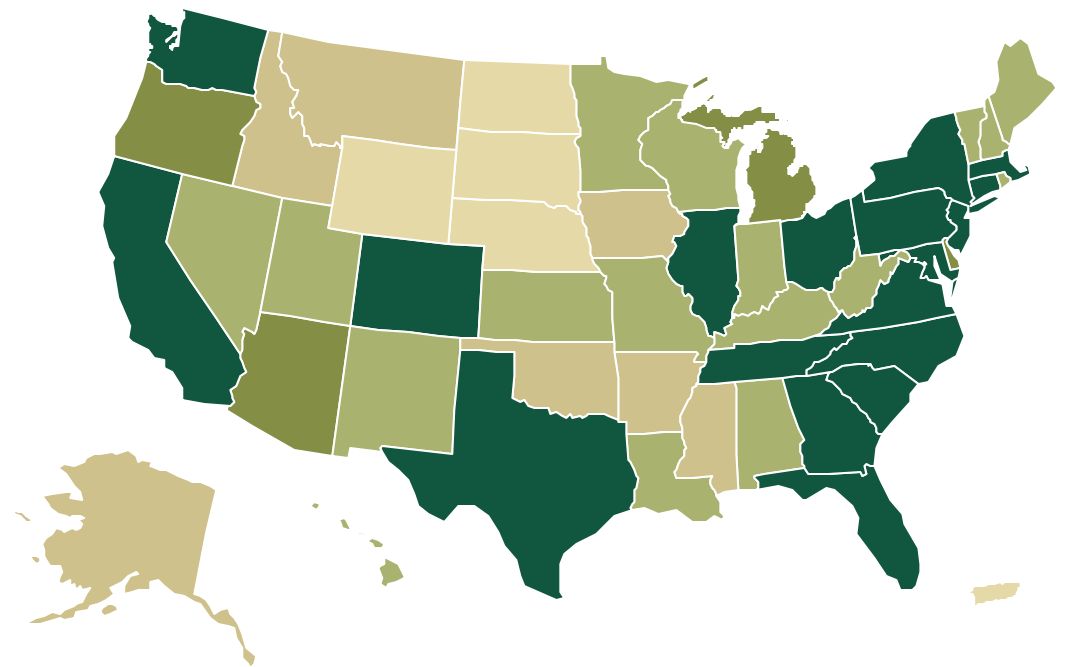

# WILLIAM & MARY ALUMNI DEMOGRAPHICS

Total Active Alumni: **113,372** • Honorary Alumni: **962** • Alumni Couples: **6,262**  
Alumni Married at William & Mary: **1,323**

## W&M ALUMNI BY DEGREE HOLDERS

- W&M Undergrad Degree Only
- W&M Grad Degree Only
- W&M Dual Grad-Undergrad Degrees
- W&M Non-Degreed Alumni

Nearly 22% of alumni hold a degree from another institution.

## W&M ALUMNI BY STATE

- 1-100
- 101-200
- 201-500
- 501-1000
- 1001+

## W&M ALUMNI BY GENDER

William & Mary has more than 3,550 alumni living internationally in 122 different countries.