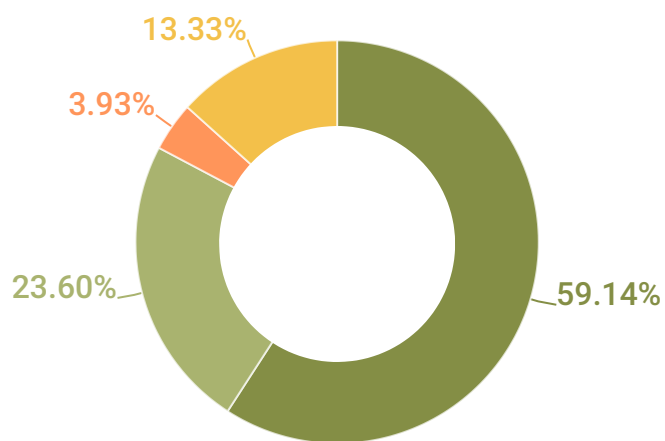

# WILLIAM & MARY ALUMNI DEMOGRAPHICS

Total Active Alumni: **113,372** • Honorary Alumni: **962** • Alumni Couples: **6,262**  
Alumni Married at William & Mary: **1,323**

## W&M ALUMNI BY DEGREE HOLDERS

- W&M Undergrad Degree Only
- W&M Grad Degree Only
- W&M Dual Grad-Undergrad Degrees
- W&M Non-Degreed Alumni

Nearly 22% of alumni hold a degree from another institution.