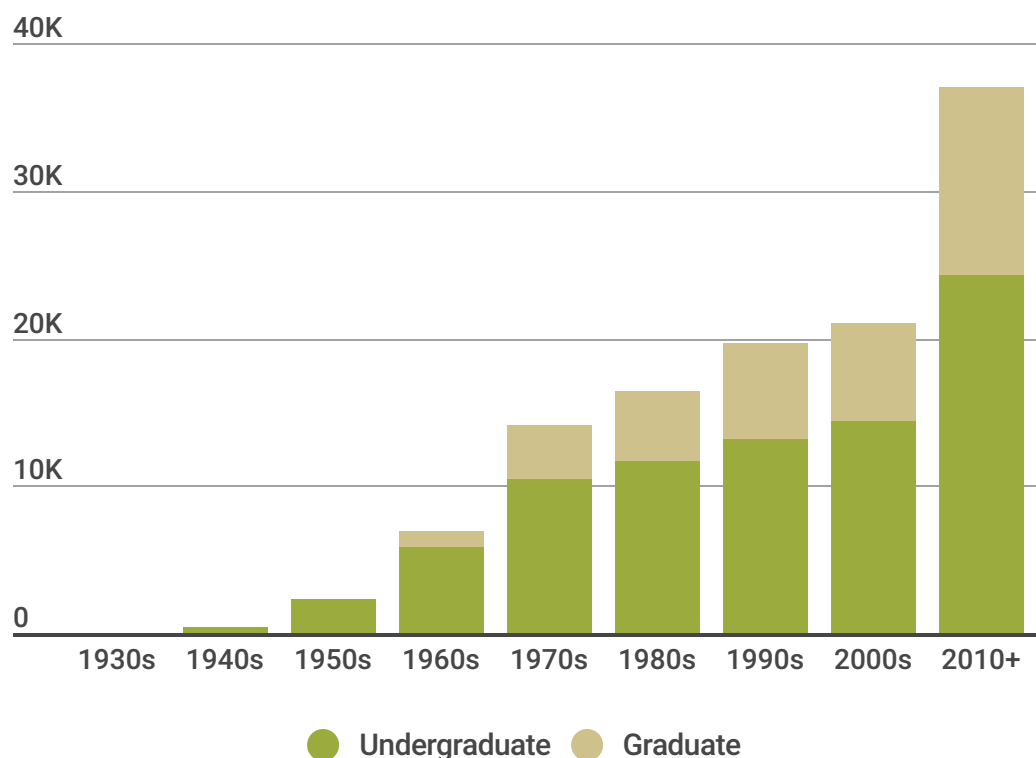

W&M ALUMNI BY CLASS DISTRIBUTION