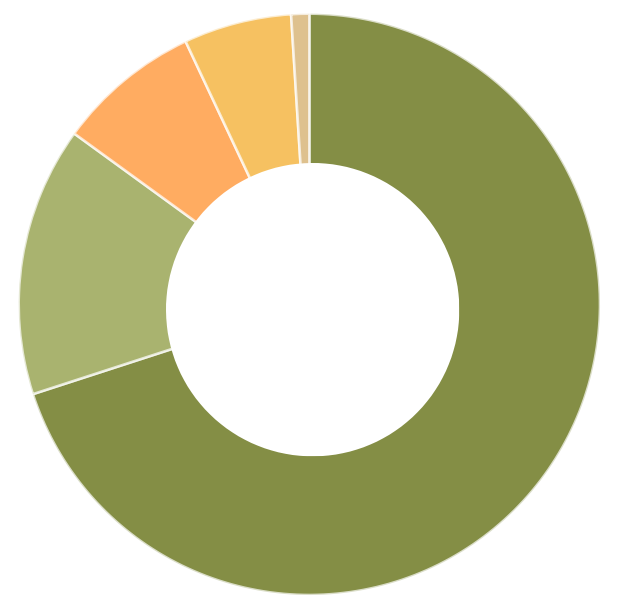

WILLIAM & MARY ALUMNI DEMOGRAPHICS

Total Active Alumni: **102,607** • Honorary Alumni: **795** • Alumni Couples: **6,214**
Alumni Married at William & Mary: **1,337**

W&M ALUMNI BY DEGREE HOLDERS

Undergraduate Graduate Undergrad & Grad Non-Degree

More than 22% of alumni hold a degree from another institution.

W&M ALUMNI BY STATE

> 1,000 1,000 - 3,000 3,000 - 5,000 5,000+

William & Mary has more than 2,640 alumni living internationally in 114 different countries.

W&M ALUMNI BY GENDER

W&M ALUMNI BY AFFILIATION

Arts & Sciences: 70%
School of Business: 15%
School of Law: 8%
School of Education: 6%
School of Marine Science: 1%

W&M ALUMNI BY OCCUPATIONAL AREAS

W&M ALUMNI BY CLASS DISTRIBUTION