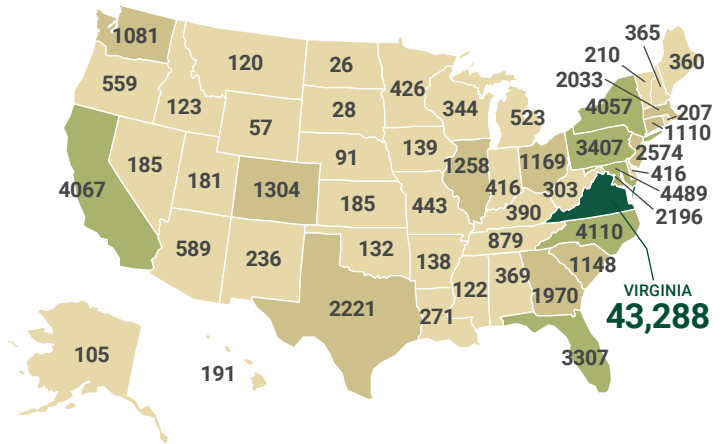

WILLIAM & MARY ALUMNI DEMOGRAPHICS

Total Active Alumni: **100,581** • Honorary Alumni: **734** • Alumni Couples: **6,155**
Alumni Married at William & Mary: **1,322**

W&M ALUMNI BY DEGREE HOLDERS

Undergraduate Graduate Undergrad & Grad Non-Degree

More than 17% of alumni hold a degree from another institution.

W&M ALUMNI BY GENDER

W&M ALUMNI BY STATE

> 1,000 1,000 - 3,000 3,000 - 5,000 5,000+

William & Mary has more than 2,400 alumni living internationally in 111 different countries.