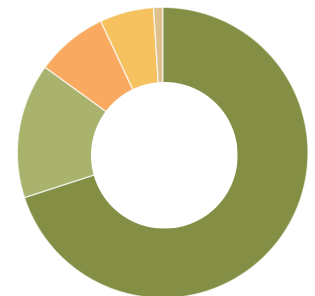

W&M ALUMNI BY AFFILIATION

Arts & Sciences: 70%
School of Business: 15%
School of Law: 8%
School of Education: 6%
School of Marine Science: 1%