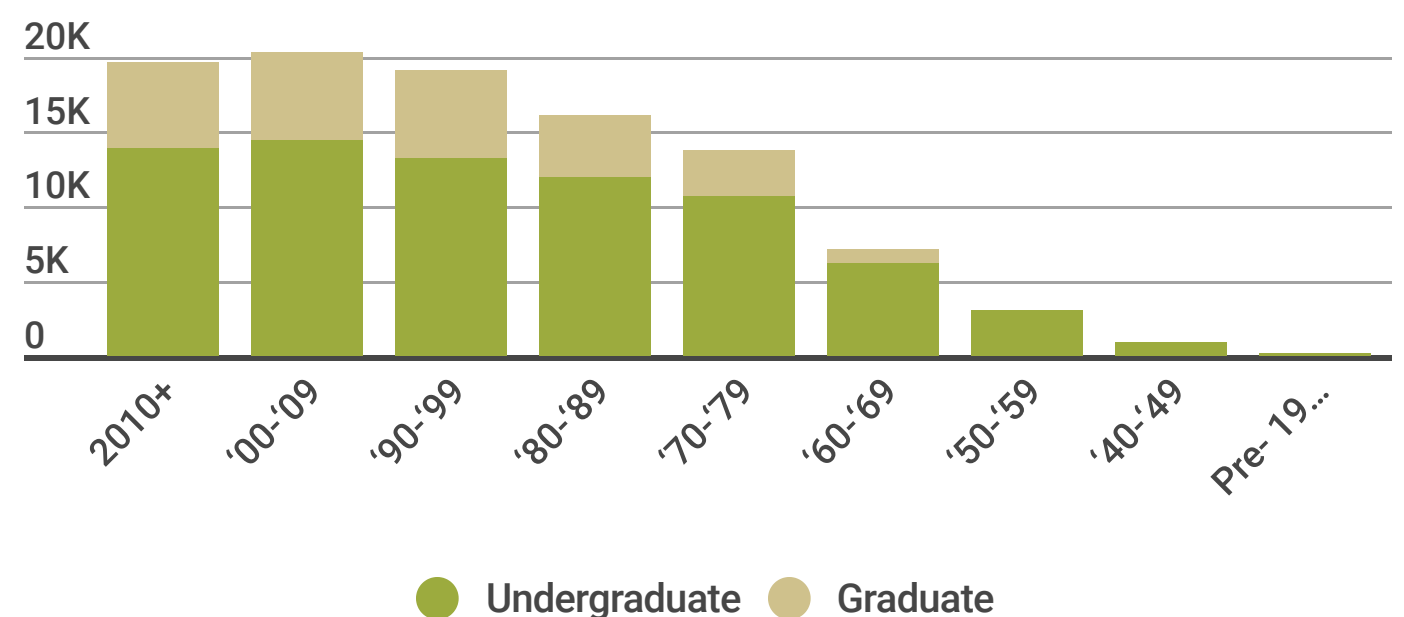

WILLIAM & MARY ALUMNI DEMOGRAPHICS

Total Active Alumni: **102,607** • Honorary Alumni: **795** • Alumni Couples: **6,214**
Alumni Married at William & Mary: **1,337**

W&M ALUMNI BY DEGREE HOLDERS

Undergraduate Graduate Undergrad & Grad Non-Degree

W&M ALUMNI BY GENDER

W&M ALUMNI BY AFFILIATION

Arts & Sciences: 70%
School of Business: 15%
School of Law: 8%
School of Education: 6%
School of Marine Science: 1%

W&M ALUMNI BY OCCUPATIONAL AREAS

W&M ALUMNI BY CLASS DISTRIBUTION

William & Mary also has more than 5,000 alumni in occupational areas such as social science (1035), international (748), homemakers (618), travel/recreation (546), math/physical science (513), museum/library (441), further study (383), arts (346), life sciences (339) and nonprofit (30).