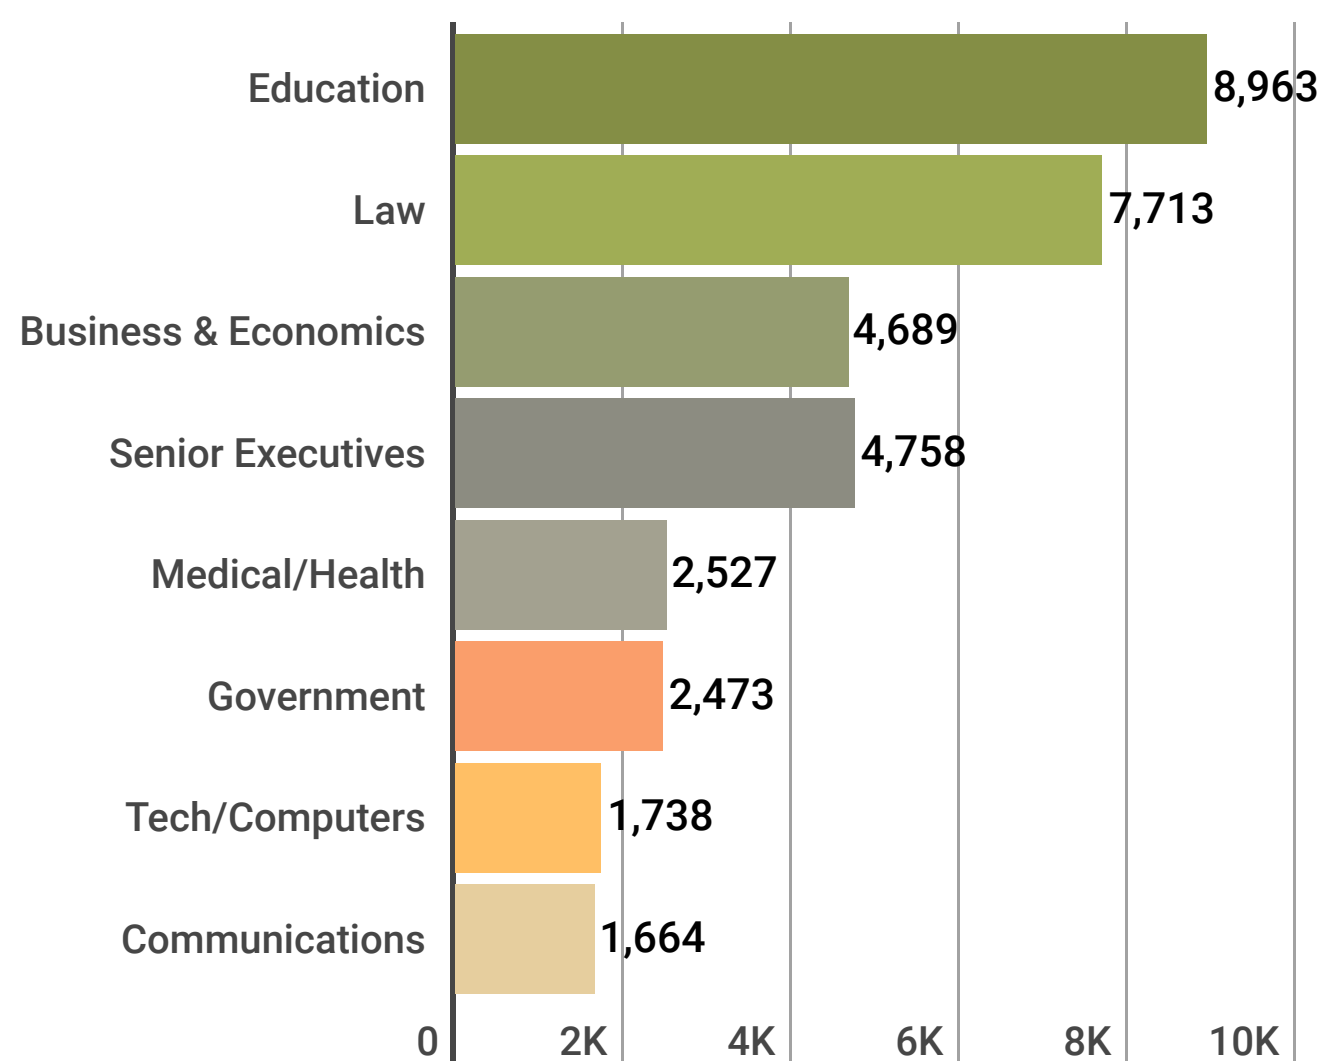

W&M ALUMNI BY GENDER

W&M ALUMNI BY AFFILIATION

Arts & Sciences: 70%
School of Business: 15%
School of Law: 8%
School of Education: 6%
School of Marine Science: 1%

W&M ALUMNI BY OCCUPATIONAL AREAS

W&M ALUMNI BY CLASS DISTRIBUTION

William & Mary also has more than 5,000 alumni in occupational areas such as social science (1035), international (748), homemakers (618), travel/recreation (546), math/physical science (513), museum/library (441), further study (383), arts (346), life sciences (339) and nonprofit (30).