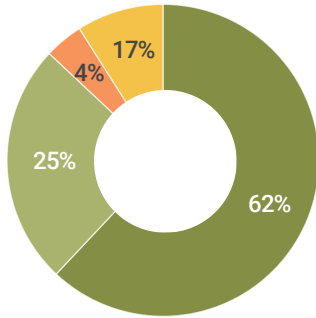

WILLIAM & MARY ALUMNI DEMOGRAPHICS

Total Active Alumni: **100,581** • Honorary Alumni: **734** • Alumni Couples: **6,155**
Alumni Married at William & Mary: **1,322**

W&M ALUMNI BY DEGREE HOLDERS

Undergraduate Graduate Undergrad & Grad Non-Degree

More than 17% of alumni hold a degree from another institution.

W&M ALUMNI BY GENDER

W&M ALUMNI BY STATE

> 1,000 1,000 - 3,000 3,000 - 5,000 5,000+

William & Mary has more than 2,400 alumni living internationally in 111 different countries.