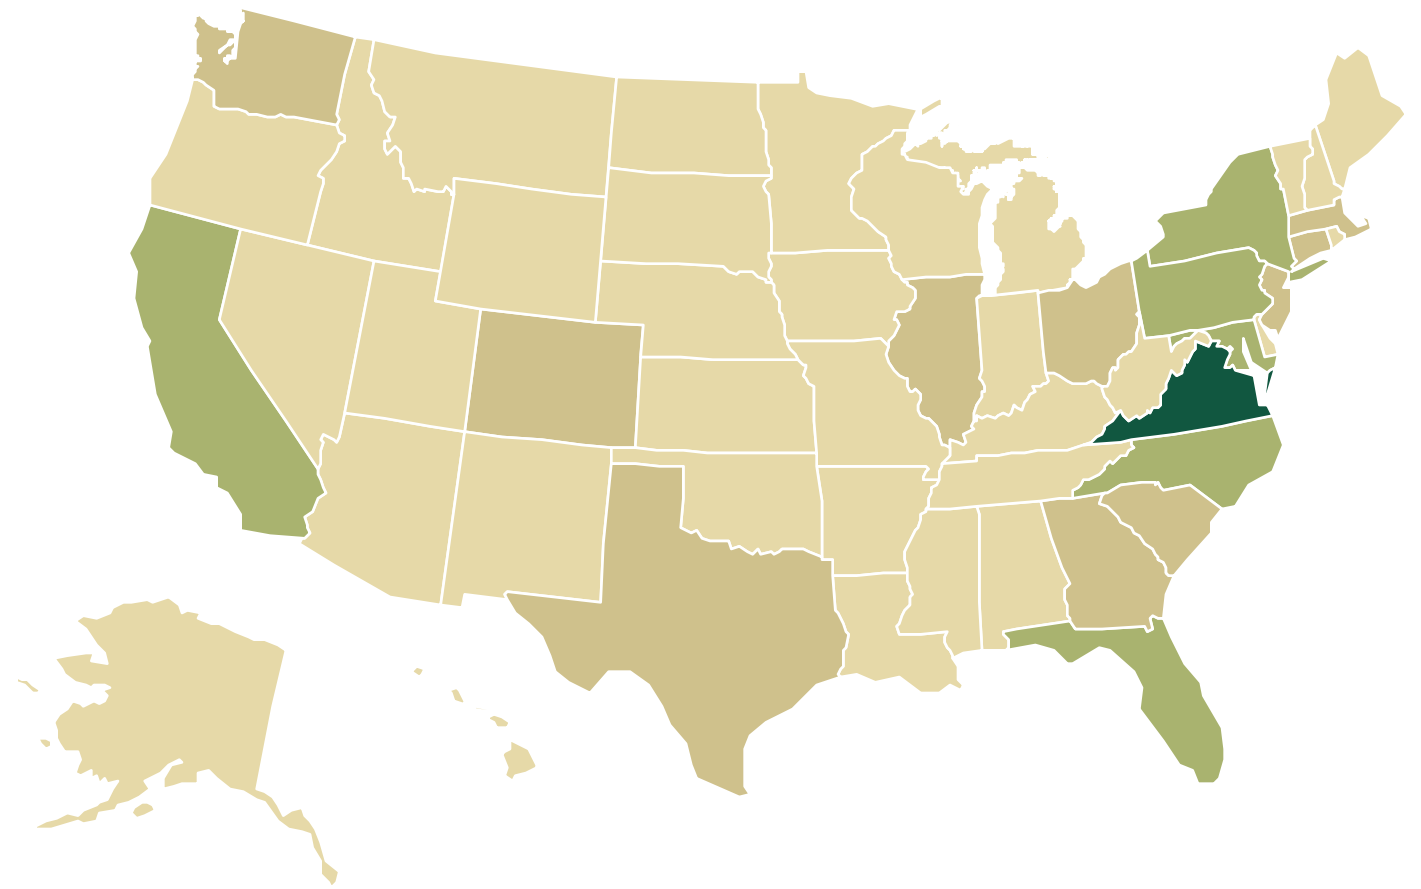

WILLIAM & MARY ALUMNI DEMOGRAPHICS

Total Active Alumni: **102,607** • Honorary Alumni: **795** • Alumni Couples: **6,214**
Alumni Married at William & Mary: **1,337**

W&M ALUMNI BY DEGREE HOLDERS

Undergraduate Graduate Undergrad & Grad Non-Degree

More than 22% of alumni hold a degree from another institution.

W&M ALUMNI BY STATE

> 1,000 1,000 - 3,000 3,000 - 5,000 5,000+

William & Mary has more than 2,640 alumni living internationally in 114 different countries.

William & Mary also has more than 5,000 alumni in occupational areas such as social science (1035), international (748), homemakers (618), travel/recreation (546), math/physical science (513), museum/library (441), further study (383), arts (346), life sciences (339) and nonprofit (30).