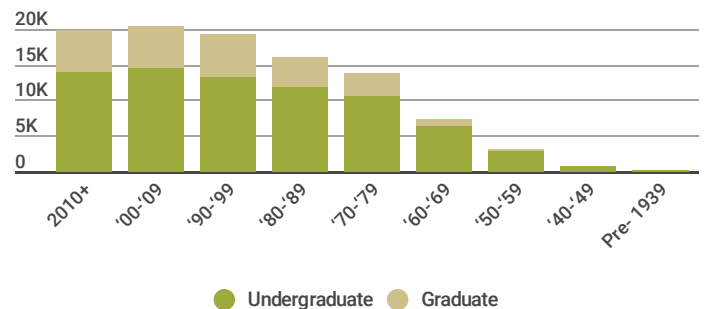

WILLIAM & MARY ALUMNI DEMOGRAPHICS

Total Active Alumni: **100,581** • Honorary Alumni: **734** • Alumni Couples: **6,155**
Alumni Married at William & Mary: **1,322**

W&M ALUMNI BY DEGREE HOLDERS

Undergraduate Graduate Undergrad & Grad Non-Degree

More than 17% of alumni hold a degree from another institution.

W&M ALUMNI BY GENDER

W&M ALUMNI BY STATE

> 1,000 1,000 - 3,000 3,000 - 5,000 5,000+

William & Mary has more than 2,400 alumni living internationally in 111 different countries.

W&M ALUMNI BY OCCUPATIONAL AREAS

W&M ALUMNI BY AFFILIATION

Arts & Sciences: 70%
School of Business: 15%
School of Law: 8%
School of Education: 6%
School of Marine Science: 1%

W&M ALUMNI BY CLASS DISTRIBUTION

William & Mary also has more than 5,000 alumni in occupational areas such as social science (1035), international (748), homemakers (618), travel/recreation (546), math/physical science (513), museum/library (441), further study (383), arts (346), life sciences (339) and nonprofit (30).