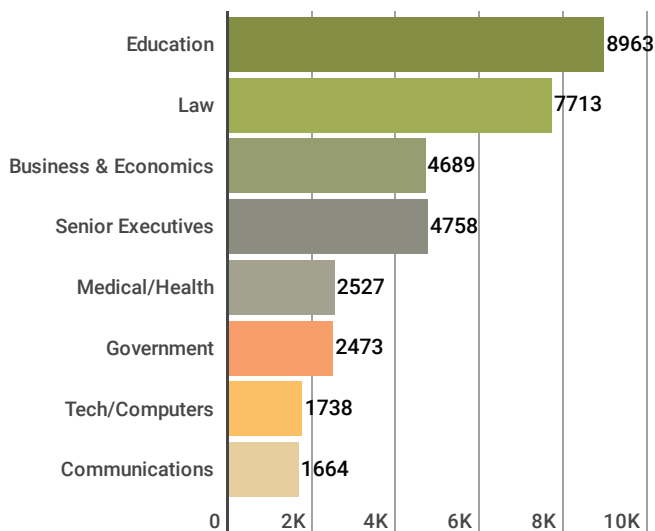

WILLIAM & MARY ALUMNI DEMOGRAPHICS

Total Active Alumni: **100,581** • Honorary Alumni: **734** • Alumni Couples: **6,155**
Alumni Married at William & Mary: **1,322**

W&M ALUMNI BY DEGREE HOLDERS

Undergraduate Graduate Undergrad & Grad Non-Degree

More than 17% of alumni hold a degree from another institution.

W&M ALUMNI BY GENDER

W&M ALUMNI BY STATE

> 1,000 1,000 - 3,000 3,000 - 5,000 5,000+

William & Mary has more than 2,400 alumni living internationally in 111 different countries.

W&M ALUMNI BY OCCUPATIONAL AREAS

W&M ALUMNI BY AFFILIATION

Arts & Sciences: 70%
School of Business: 15%
School of Law: 8%
School of Education: 6%
School of Marine Science: 1%

W&M ALUMNI BY CLASS DISTRIBUTION

William & Mary also has more than 5,000 alumni in occupational areas such as social science (1035), international (748), homemakers (618), travel/recreation (546), math/physical science (513), museum/library (441), further study (383), arts (346), life sciences (339) and nonprofit (30).