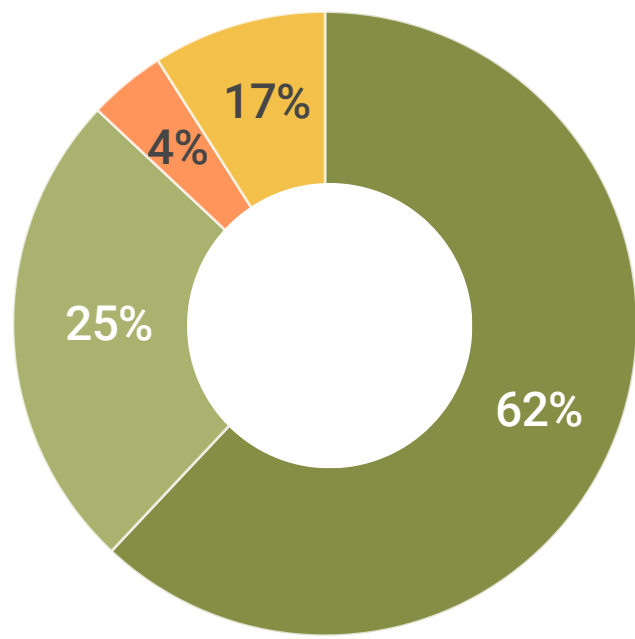

WILLIAM & MARY ALUMNI DEMOGRAPHICS

Total Active Alumni: **102,607** • Honorary Alumni: **795** • Alumni Couples: **6,214**
Alumni Married at William & Mary: **1,337**

W&M ALUMNI BY DEGREE HOLDERS

Undergraduate Graduate Undergrad & Grad Non-Degree

More than 22% of alumni hold a degree from another institution.

W&M ALUMNI BY STATE

> 1,000 1,000 - 3,000 3,000 - 5,000 5,000+

William & Mary has more than 2,640 alumni living internationally in 114 different countries.